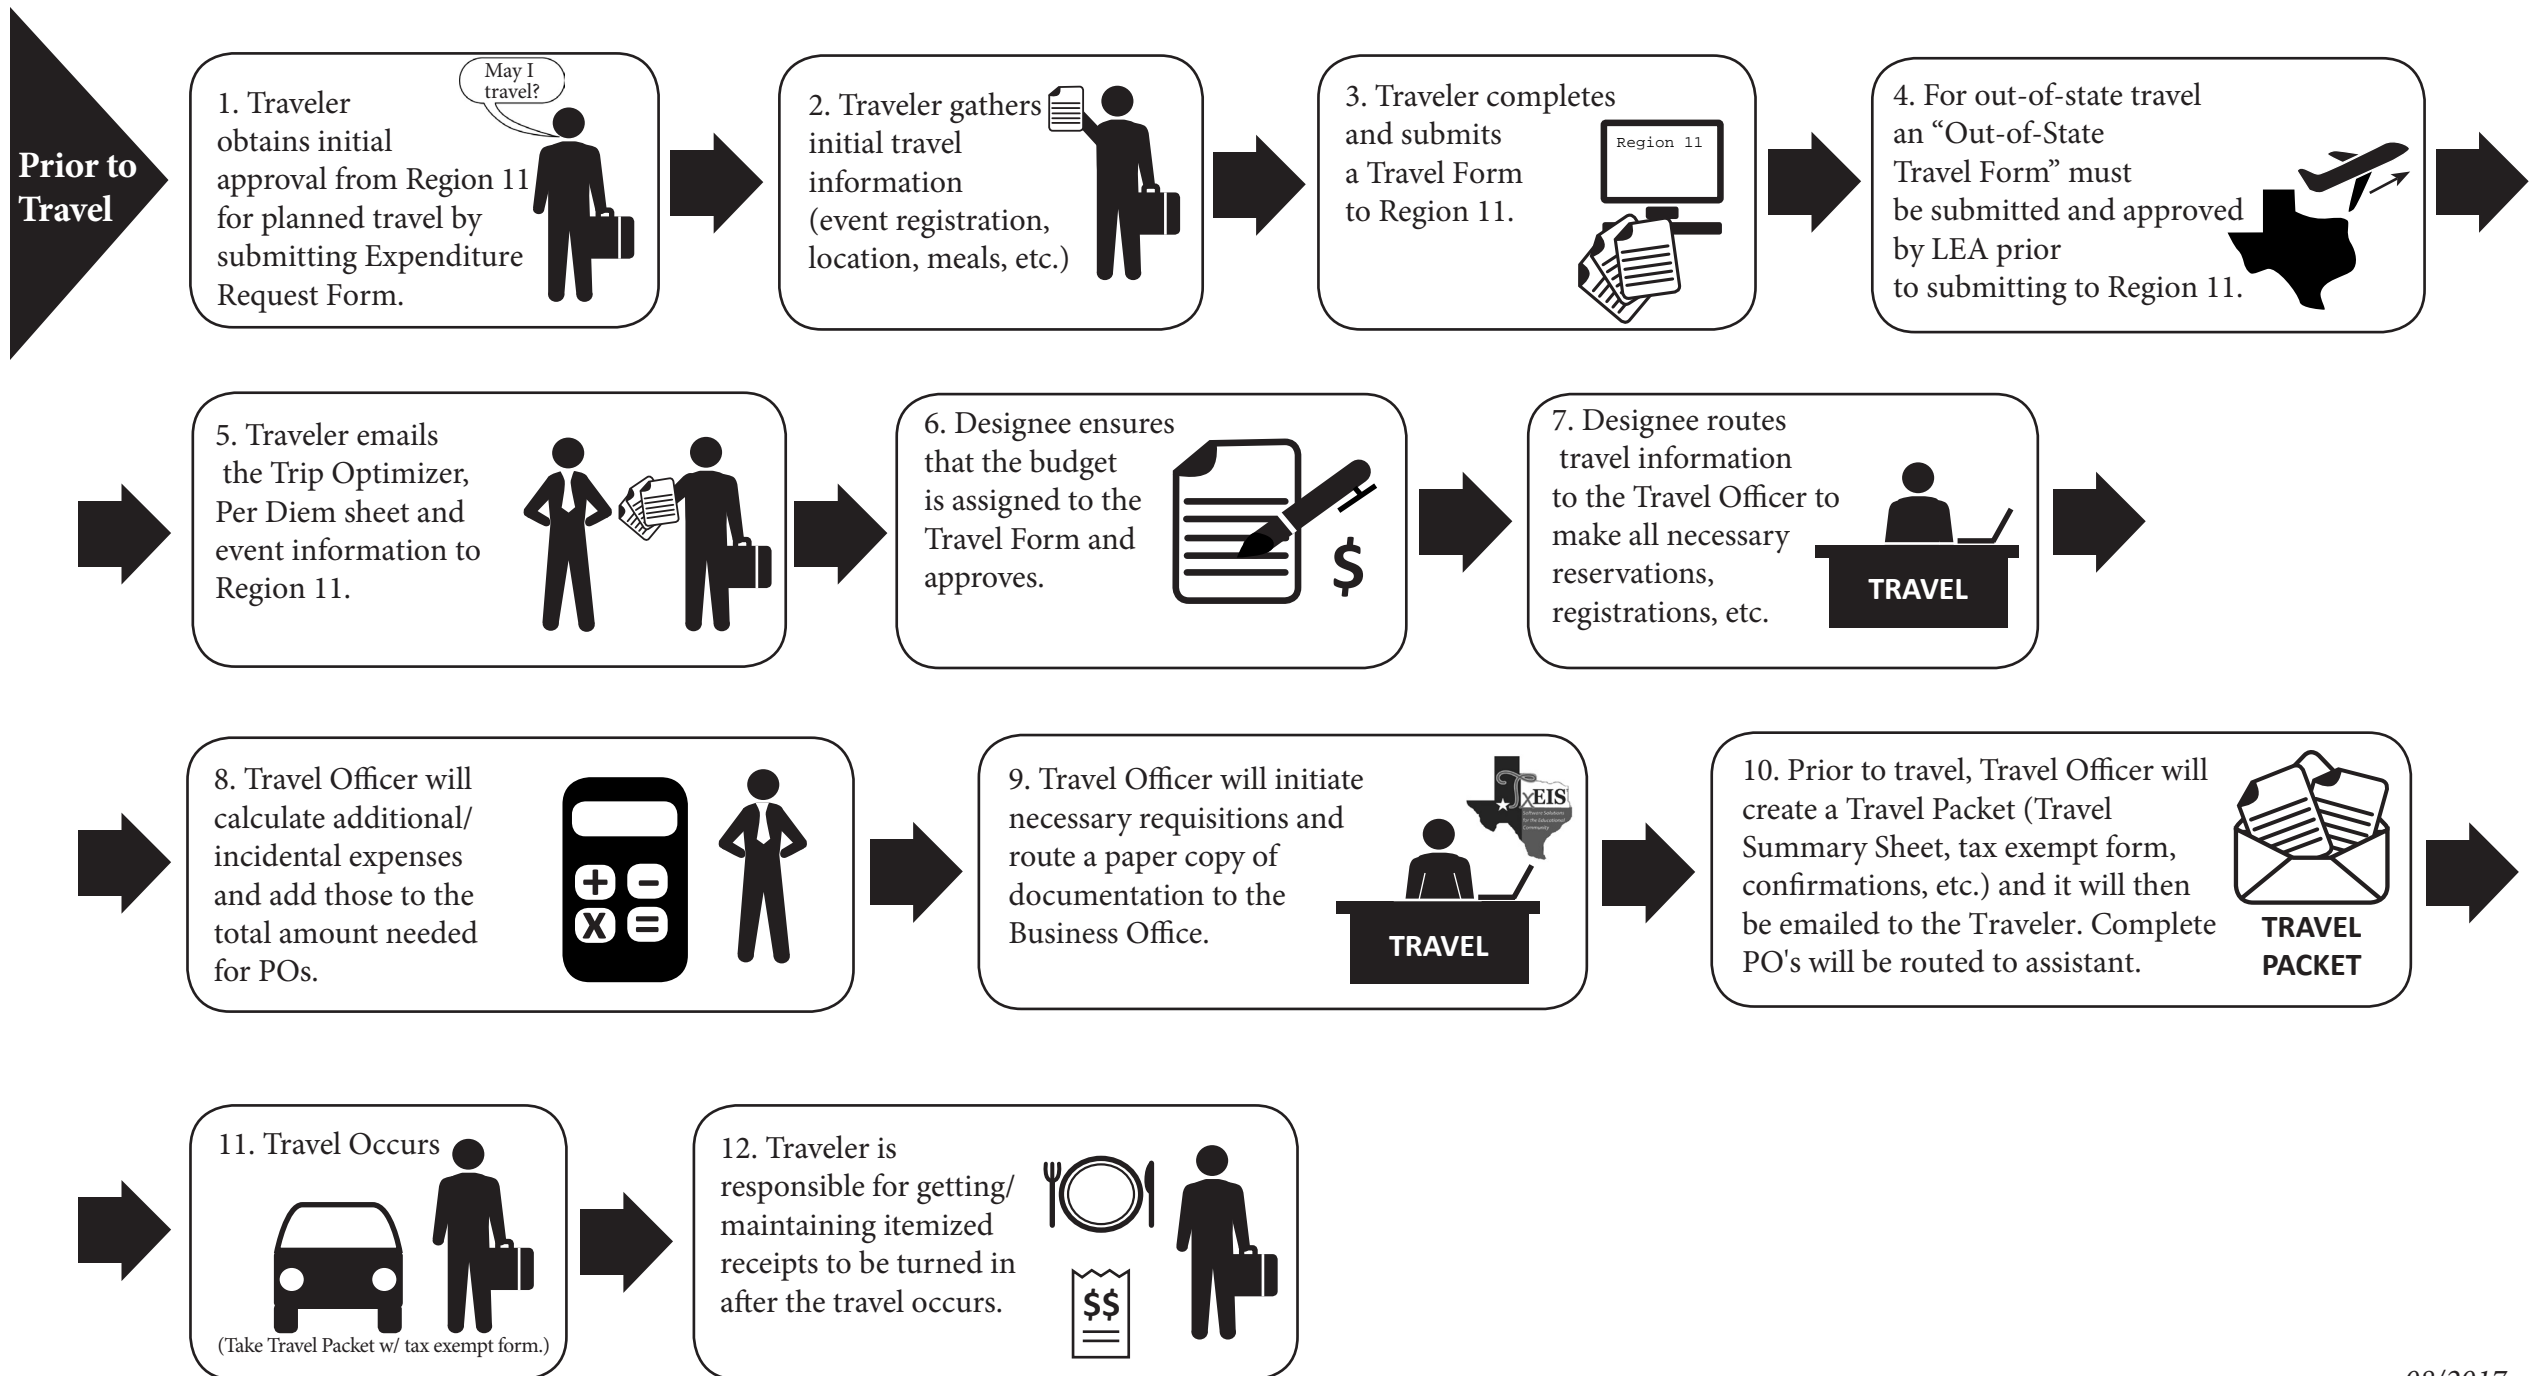

# PNP Travel System (Overnight Travel) — Process Flow